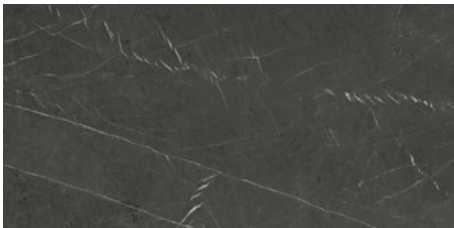

60x120 / 24"x48"

MARQUINA PUL. RECT.

G.155 | Porcelain tiles | POLISHED GRANILLA | Neutral Body Rectified.