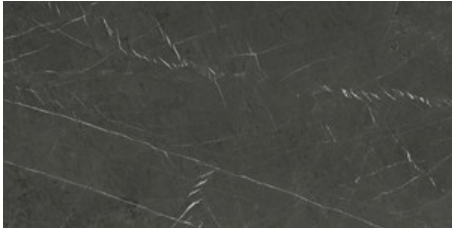

G.192 | Porcelain tiles | Polished | Neutral Body Rectified.

60x120 / 24"x48"

MARQUINA PUL. RECT.

G.155 | Porcelain tiles | POLISHED GRANILLA | Neutral Body Rectified.

60x119,5 / 24"x48"

MARQUINA PUL. RECT.