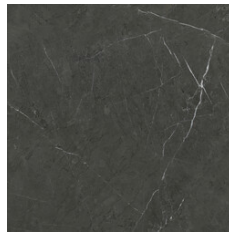

MARQUINA PUL. RECT.

G.175 | Porcelain tiles | POLISHED GRANILLA | Neutral Body
Rectified.

30x30 / 12"x12"

MOSAICO MARQUINA PUL. RECT.

SP.2041 | Porcelain tiles | Polished | Neutral Body
Rectified.