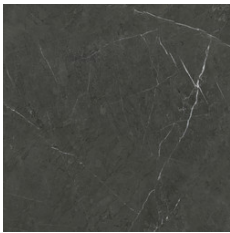

60x60 / 24"x24"

MARQUINA PUL. RECT.

G.175 | Porcelain tiles | Polished | Coloured body
Rectified.