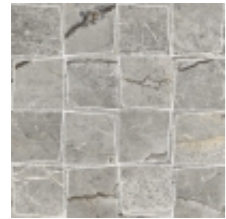

Mosaic Prisma Grey

Code	Description	Size	Thickness	Surfaces	Use	Pieces per box	Mq	Kg	Boxes for pallets	Mq	Kg
MPYG	Mystone Silver Root Grey Mosaico Prisma Rt	30,3x30,3cm	MM 09	Naturale/Matt	Floor & Wall	4	0,37	11,00	60	22,03	659,99